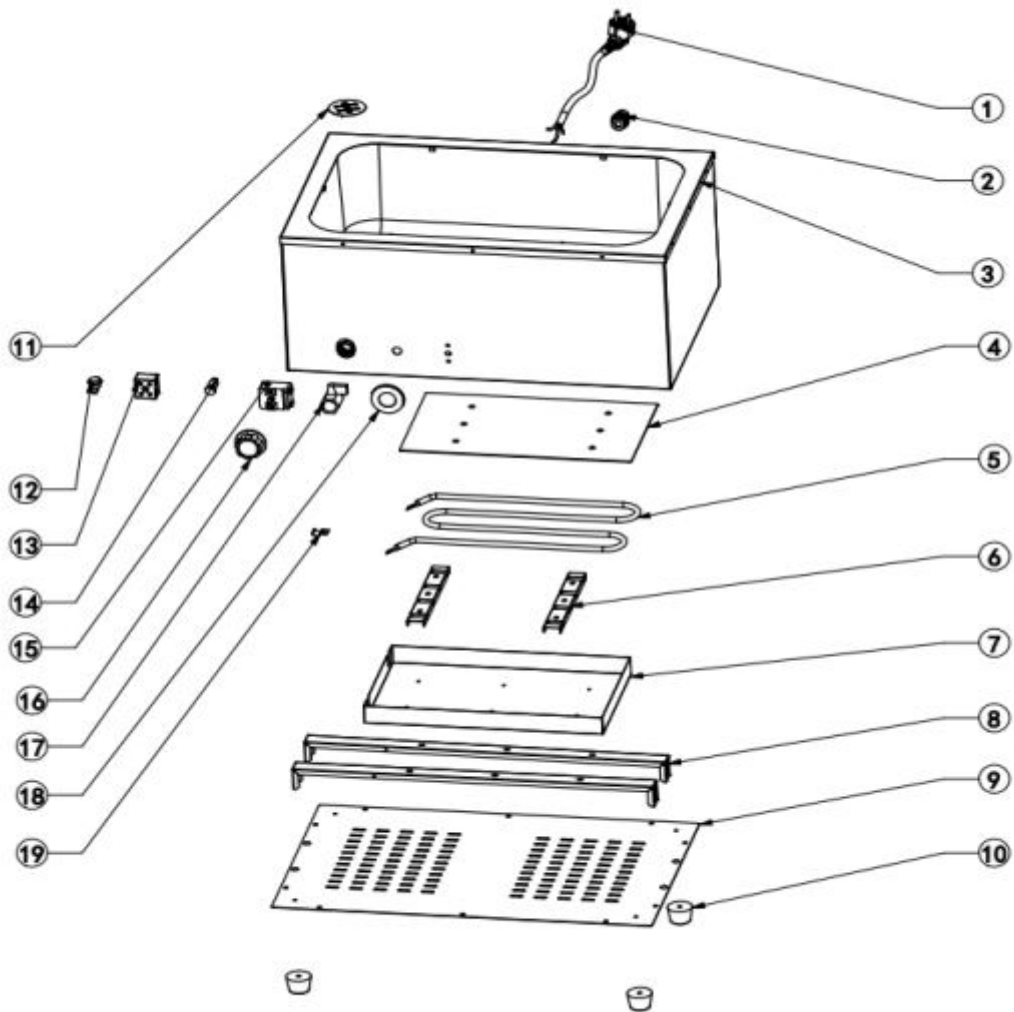

**EXPLODED VIEW AND SPARE PARTS LIST**

**BM-33**

<b>SPARE PARTS LIST BM-33</b>			
<b>N°</b>	<b>NAME OF SPARE PARTS</b>	<b>ref L2G</b>	<b>QTY</b>
1	POWER CORD WITH EU PLUG	BM-3-1	1
2	POWER CABLE HEAD	BM-3-2	1
3	WATER TANK WITH HOUSING		1
4	ALUMINUM PLATE		1
5	HEATING ELEMENT	BM-33-5	1
6	HEATING ELEMENT PRESSEURE BAR		2
7	HOT COVER		1
8	HOT COVER SUPPORT BAR		2
9	BOTTOM COVER		1
10	RUBBER FEET	BM-3-10	4
11	MOVABLE DREGS SCREEN	BM-33-11	1
12	CUT OUT 125C	BM-3-14	1
13	CERAMIC TERMINAL BLOCK	BM-33-13	1
14	TEELLOW INDICATOR LIGHT	BM-3-11	1
15	THERMOSTAT	BM-3-12	1
16	KNOB	BM-3-13	1
17	TAP		1
18	DECORATIVE CIRCLE		1
19	PROBE PRESS		1